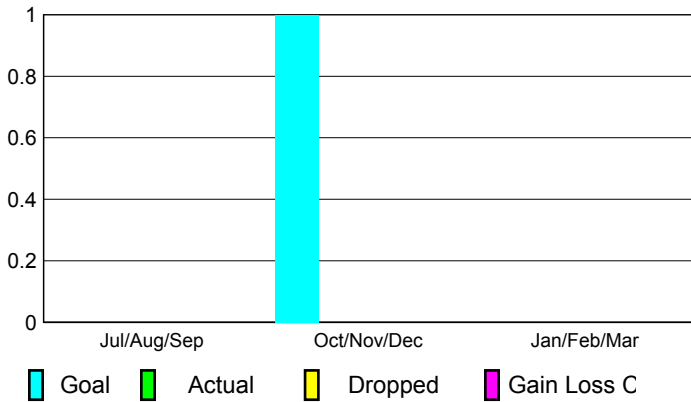

2008-2009 GMT Quarterly Report for District (or Undistricted) **District 202 L**

GMT: **Mr. CLIFFORD STEPHEN A HE**

Location: **NEW ZEALAND**

GMT CA: **7**

CLUBS

Club Results 2008-2009

Clubs 2007-2008

Month	New Club Goal	Actual New Clubs	Actual Dropped Clubs	Gain/Loss of Clubs	Gain/Loss of Clubs
Jul/Aug/Sep	0	0	0	0	0
Oct/Nov/Dec	1	0	0	0	-1
Jan/Feb/Mar	0	0	0	0	0
Totals	1	0	0	0	-1

Club Results 2008-2009

Goal, New, Dropped, Gain/Loss

Comparison of Club Gain/Loss

Current Year Compared to the Previous Year

YTD Status Quo Clubs 2008-2009

Status Quo Clubs Compared to Status Quo Members

MEMBERSHIP