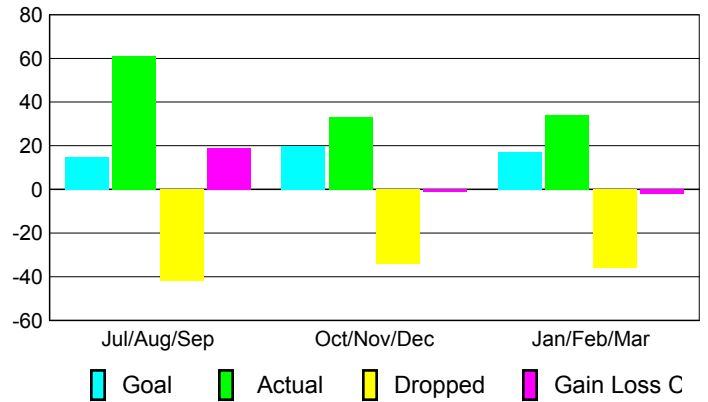

Membership Results 2008-2009

Goal, New, Dropped, Gain/Loss