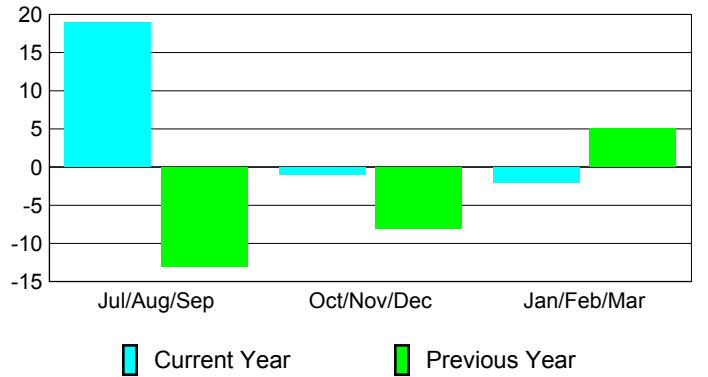

Membership Results 2008-2009

Membership 2007-2008

Month	Net Memb Goal	Actual New Memb	Actual Dropped Memb	Gain/Loss of Memb	Gain/Loss of Memb
Jul/Aug/Sep	15	61	-42	19	-13
Oct/Nov/Dec	20	33	-34	-1	-8
Jan/Feb/Mar	17	34	-36	-2	5
Totals	52	128	-112	16	-16

Membership Results 2008-2009

Goal, New, Dropped, Gain/Loss

Comparison of Membership Gain/Loss

Current Year Compared to the Previous Year

Gender Comparison 2008-2009